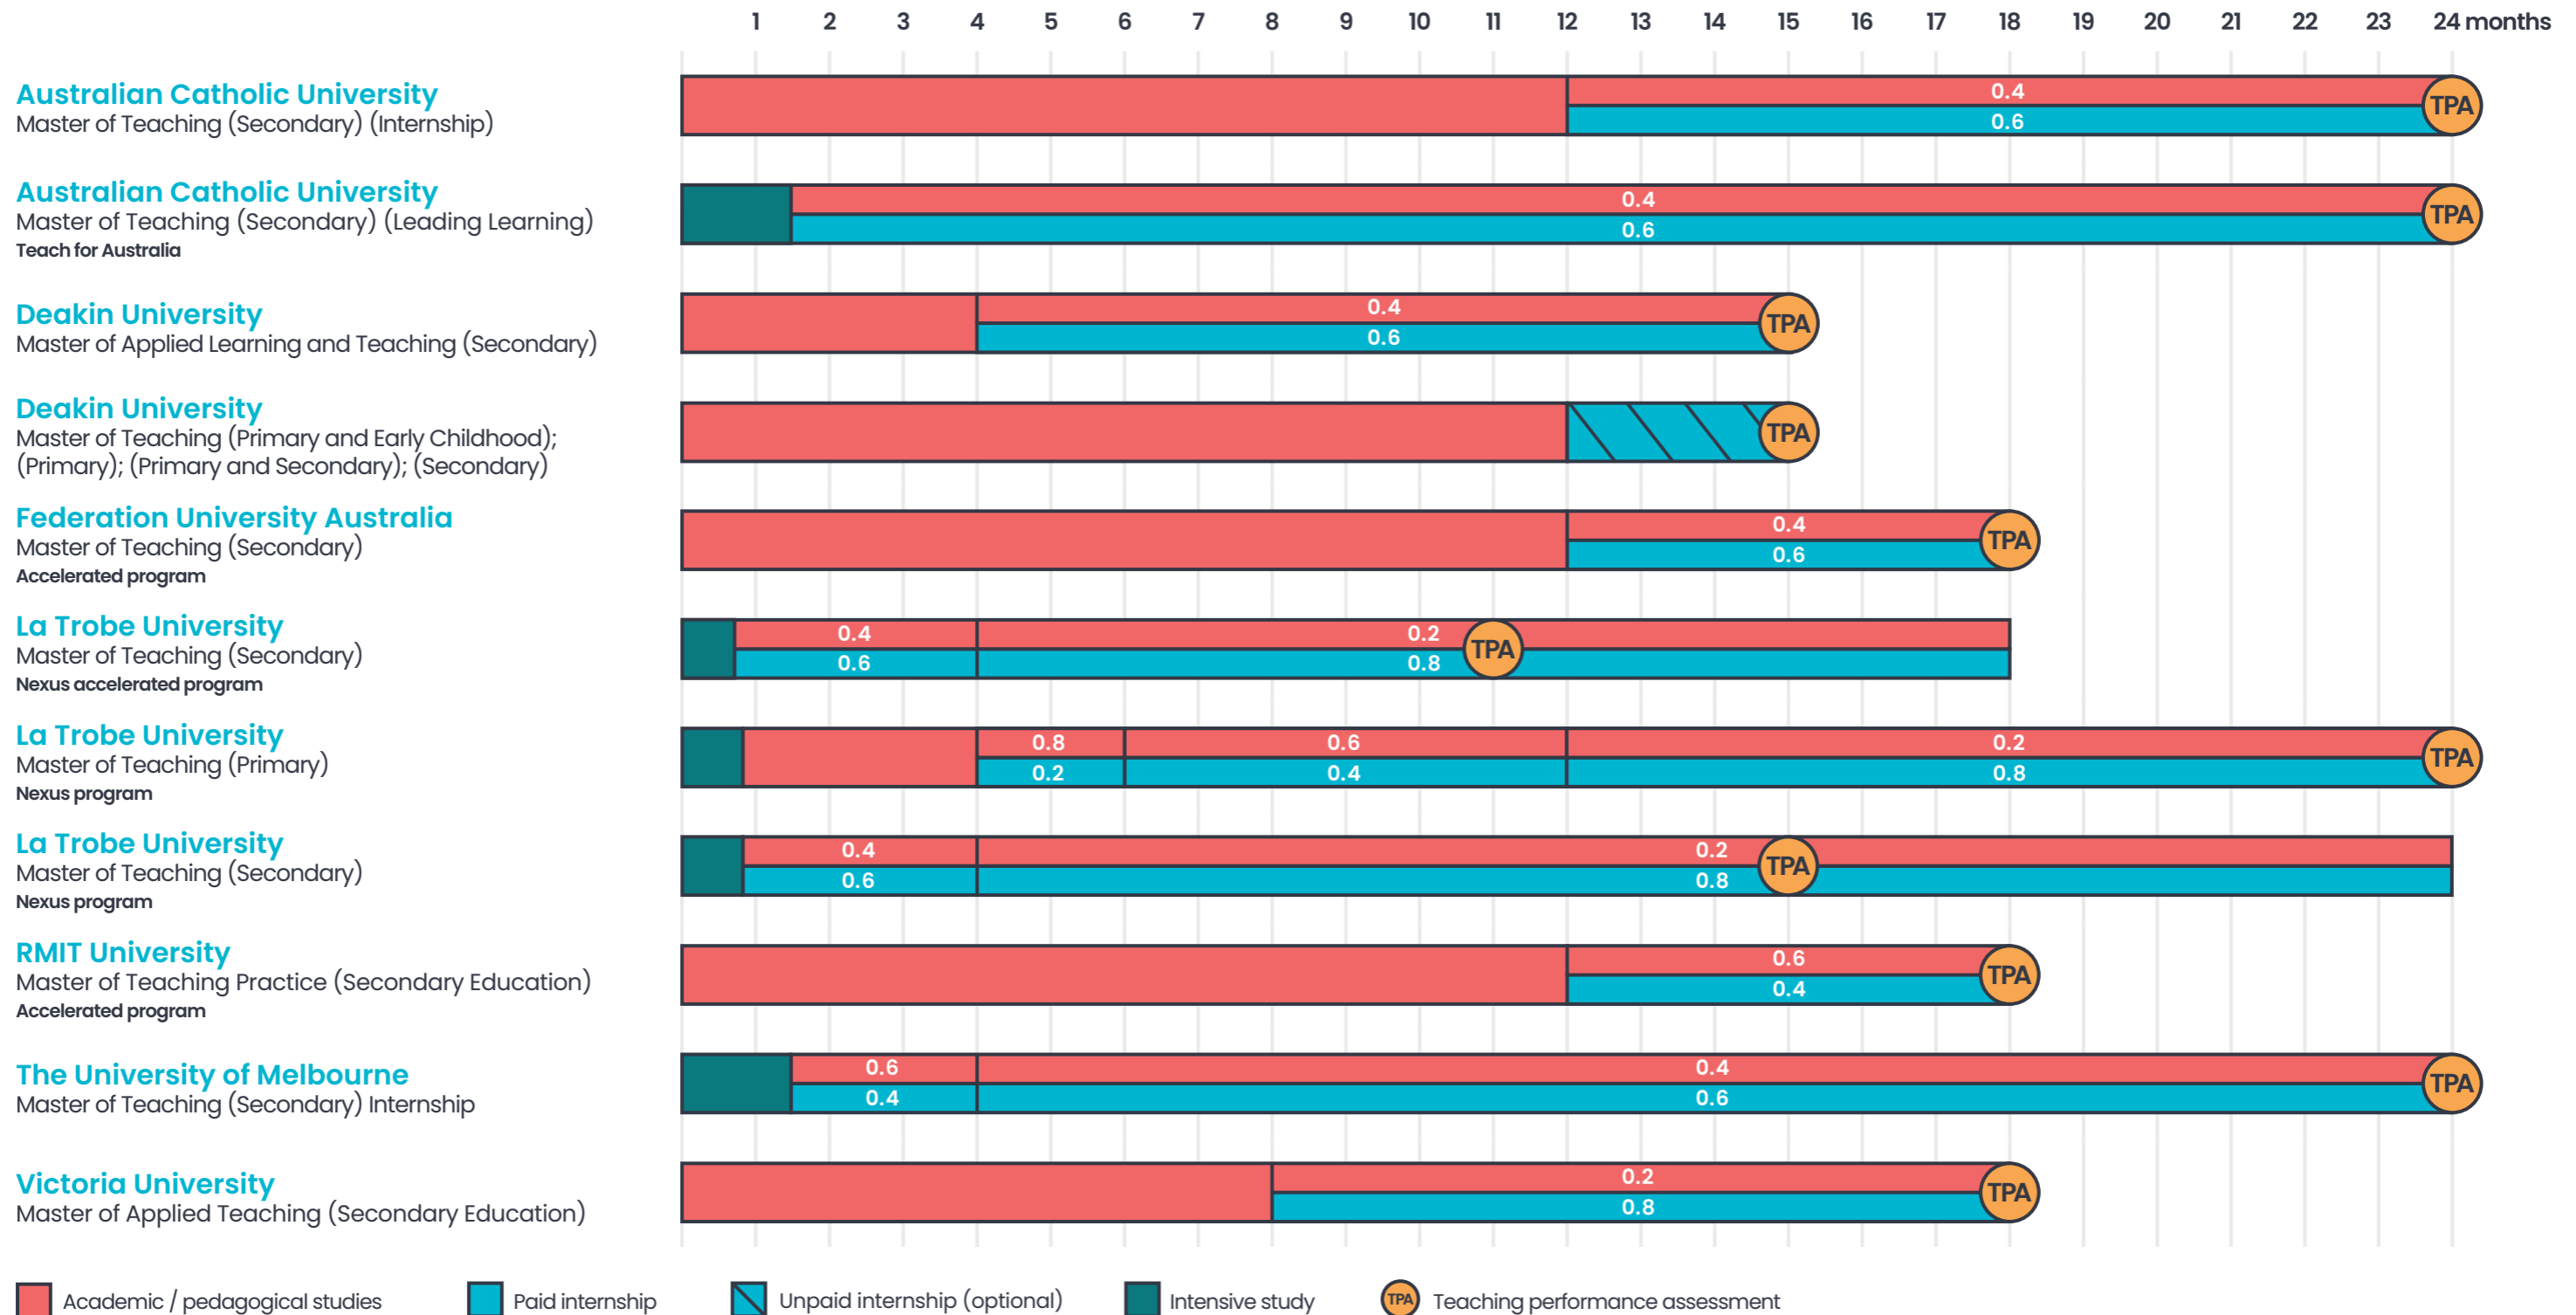

Internship ITE program timelines

Postgraduate programs

Note: Internship ITE programs all have the same study load and number of units, but some utilise trimester models or intensives to reduce the time taken to complete the program.

Internship ITE program timelines

Undergraduate programs